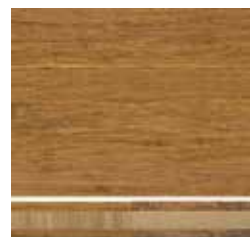

Countertops

Parquet Butcher Block

- Natural
- Caramelized

PureForm™ Traditional Bamboo

- Vertical Grain Caramelized face with Chestnut strand core
- Vertical Grain Natural face with Wheat strand core

Xcora® Strand Bamboo

- Chestnut strand bamboo face with Vertical Grain Caramelized core
- Wheat strand bamboo face with Vertical Grain Caramelized core

Chestnut

Panels + Veneer

PureForm™ Traditional Panels

- Vertical Grain Natural
- Vertical Grain Caramelized
- Flat Grain Natural
- Flat Grain Caramelized

Xcora® Strand Panels

- Chestnut
- Wheat
- Java
- Brindle

Trim*

Coordinating Bamboo accessories, available in both Traditional & Strand

Trims:

- Base Shoe
- Base Molding

Transitions:

- Mini Threshold
- T-Molding
- Floating Reducer
- Overlap Nosing
- Clamshell Reducer

Stair Parts:

- Stair Nosing
- Overlap Nosing

*Available for specific collections only, see website for details.